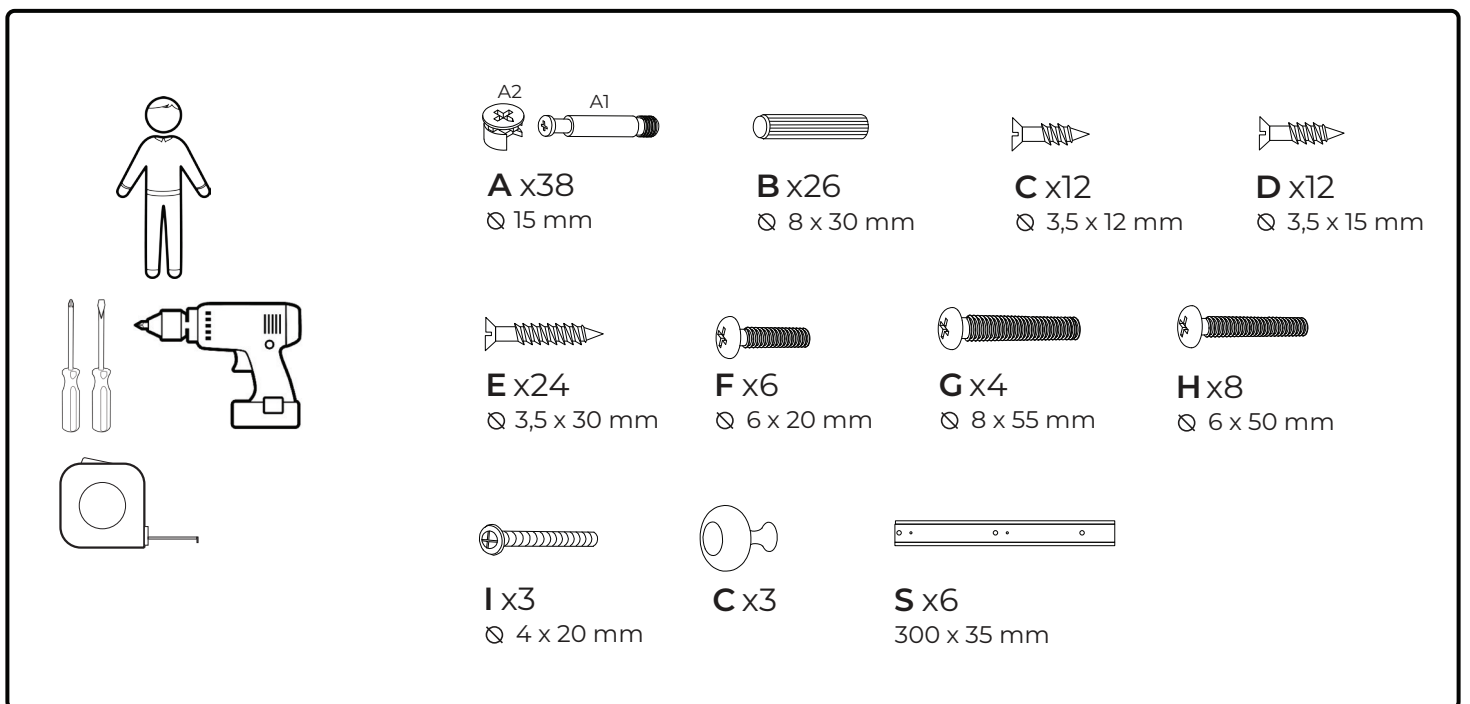

860

1600 x 580 x 450 mm

BEMONDI

A   x18

B  x6

G  x4

1

2x

2x

x2

D  x4

H  x8

S1  x2

2

x4

x4